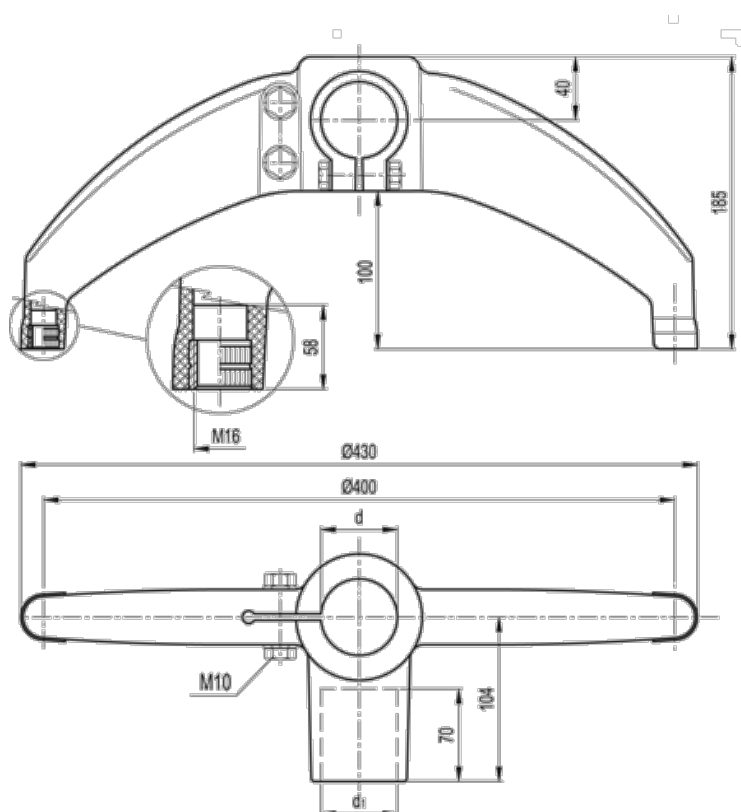

# Data Sheet

Article number: 2310419628

Description: E+G Support base with connection joint  
BAG2-180-48-42-A

## Measures

d (inch) = 1 1/2 Gas  
d1 (inch) = 1 1/4 Gas  
d1 (mm) = 42.4  
d mm = 48.3  
Weight (g) = 710